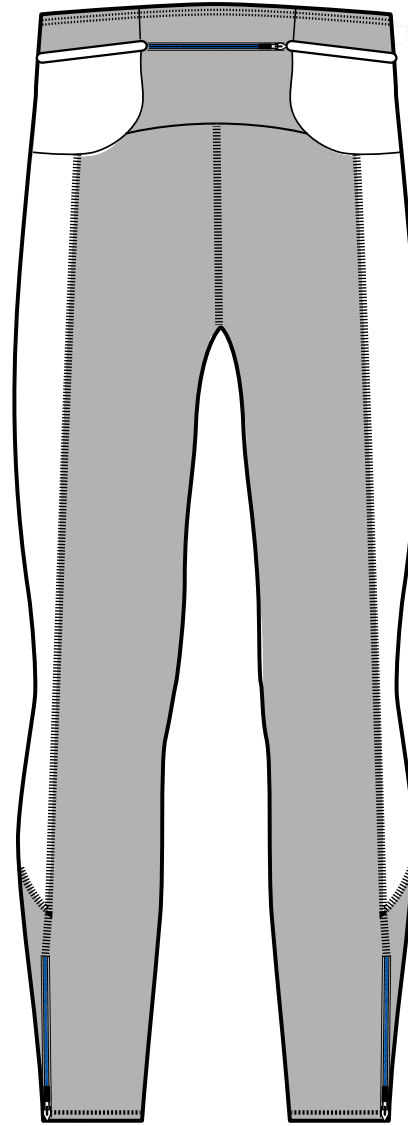

TRACK/TAMIA

Collant trail

poli

DESIGNED FOR PERFORMANCE

COTÉ GAUCHE

DEVANT

DOS

COTÉ DROIT