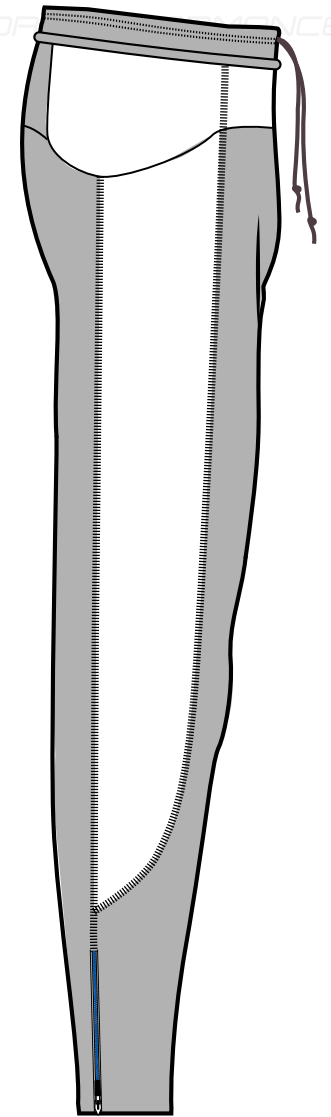

TRACK/TAMIA

Collant trail

poli

DESIGNED FOR PERFORMANCE

COTÉ GAUCHE

DEVANT

DOS

COTÉ DROIT