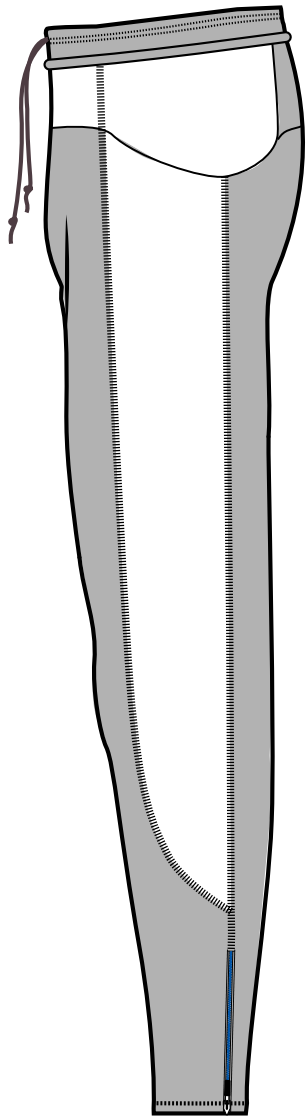

TRACK/TAMIA

Collant trail

poli

DESIGNED FOR PERFORMANCE

COTÉ GAUCHE

DEVANT

DOS

COTÉ DROIT