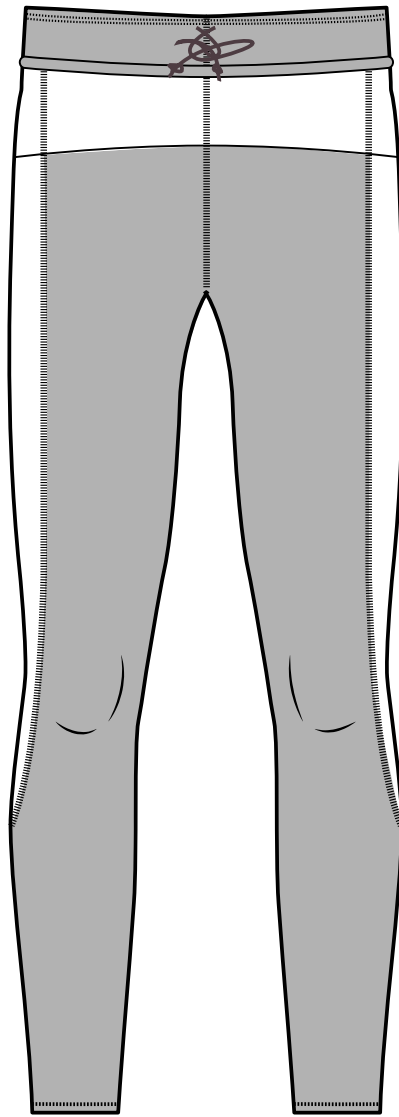

TRACK/TAMIA

Collant trail

poli

DESIGNED FOR PERFORMANCE

COTÉ GAUCHE

DEVANT

DOS

COTÉ DROIT