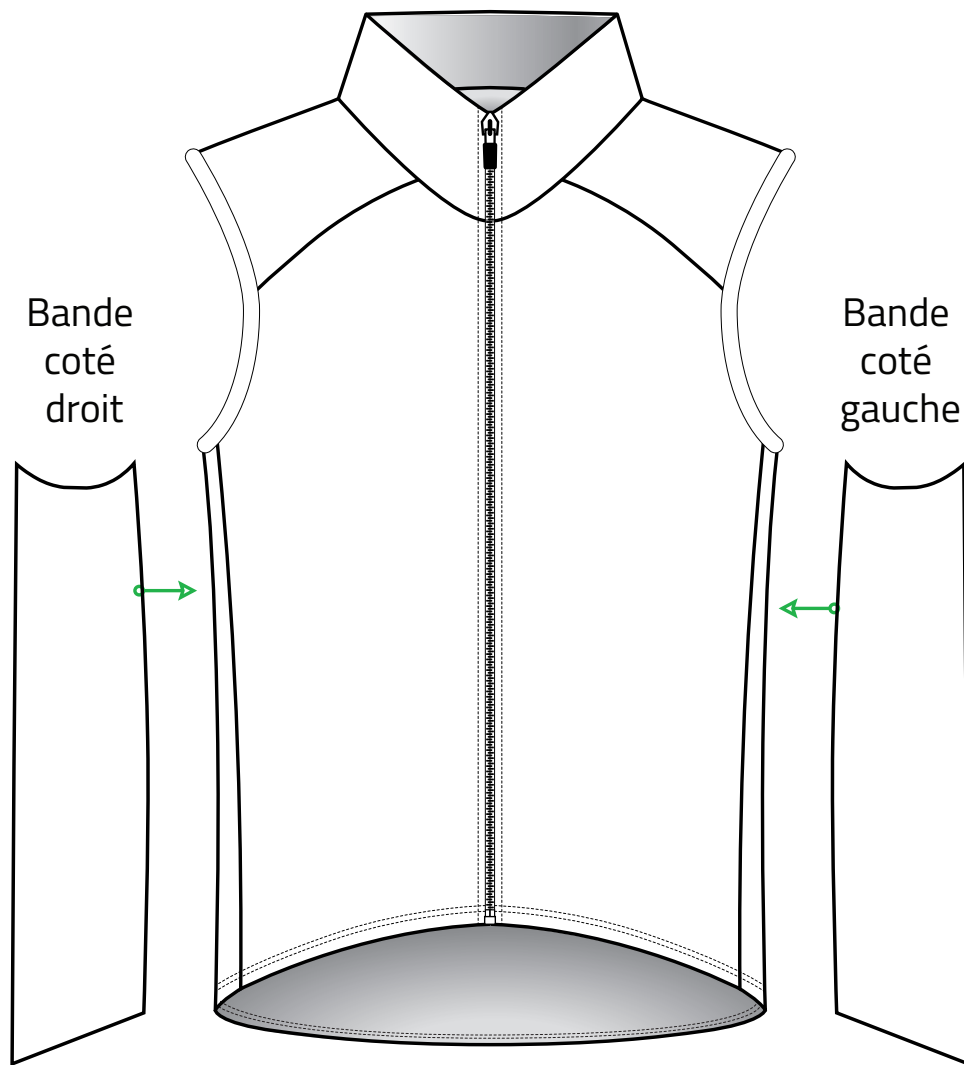

NATAN_v2

Gilet sans manche

poli

DESIGNED FOR PERFORMANCE

DEVANT

DOS