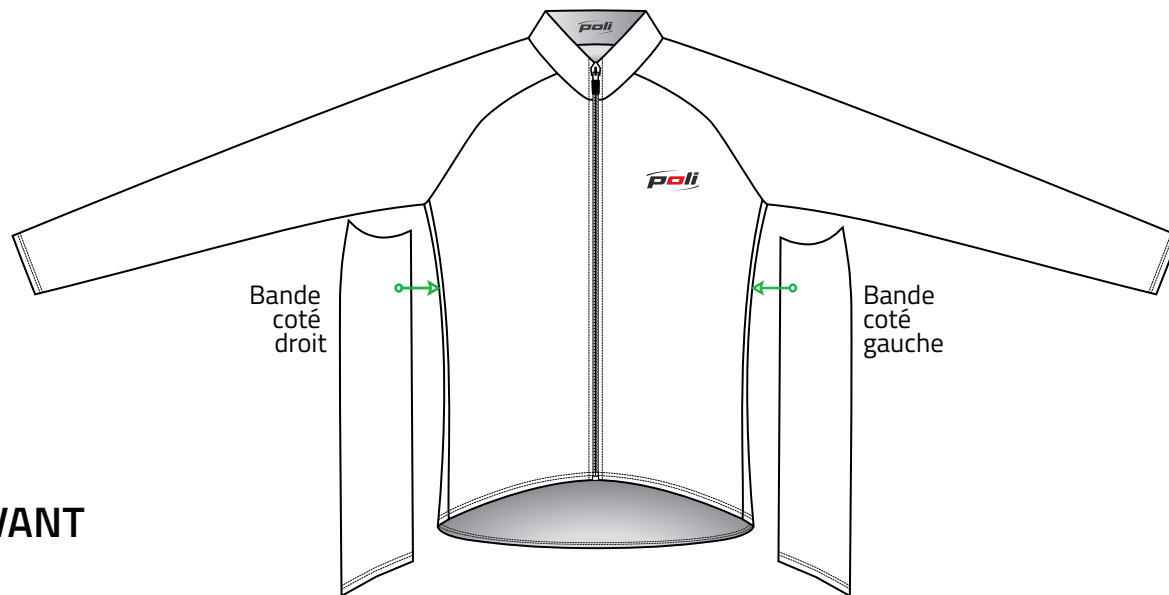

EMIL_v2 MC / ML

Maillot cyclisme

POLI

DESIGNED FOR PERFORMANCE

DEVANT

DOS