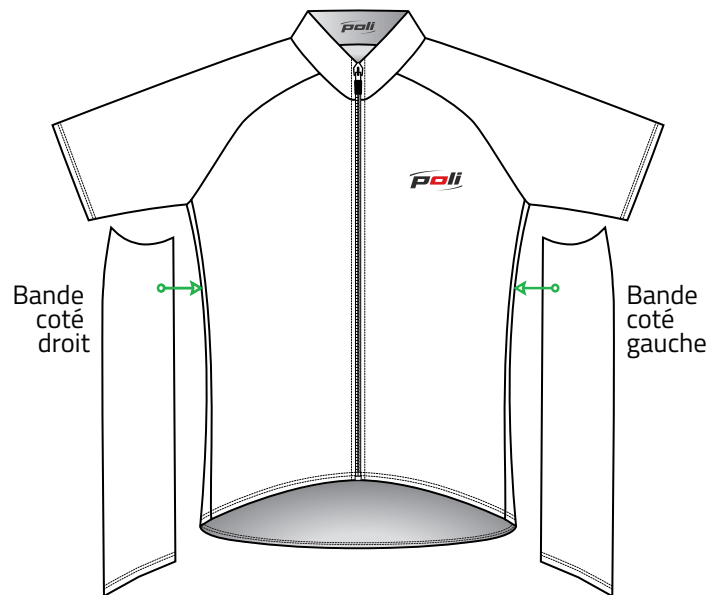

EMIL_v2 MC / ML

Maillot cyclisme

POLI

DESIGNED FOR PERFORMANCE

DEVANT

DOS