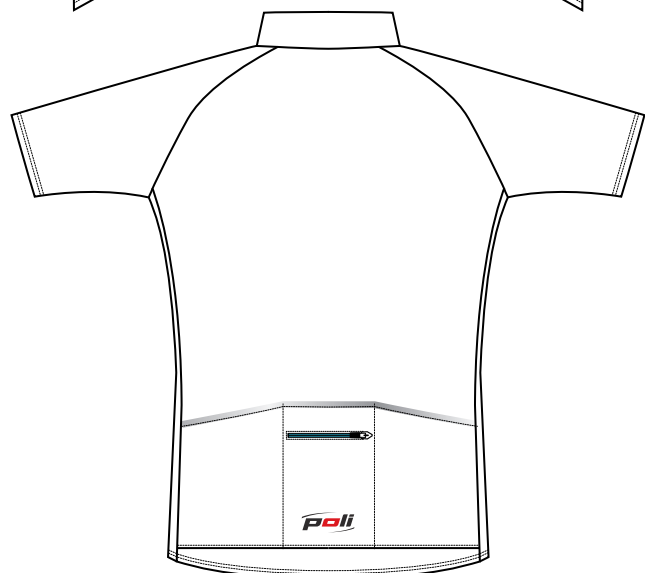

EMIL_v2 MC / ML

Maillot cyclisme

POLI

DESIGNED FOR PERFORMANCE

DEVANT

DOS